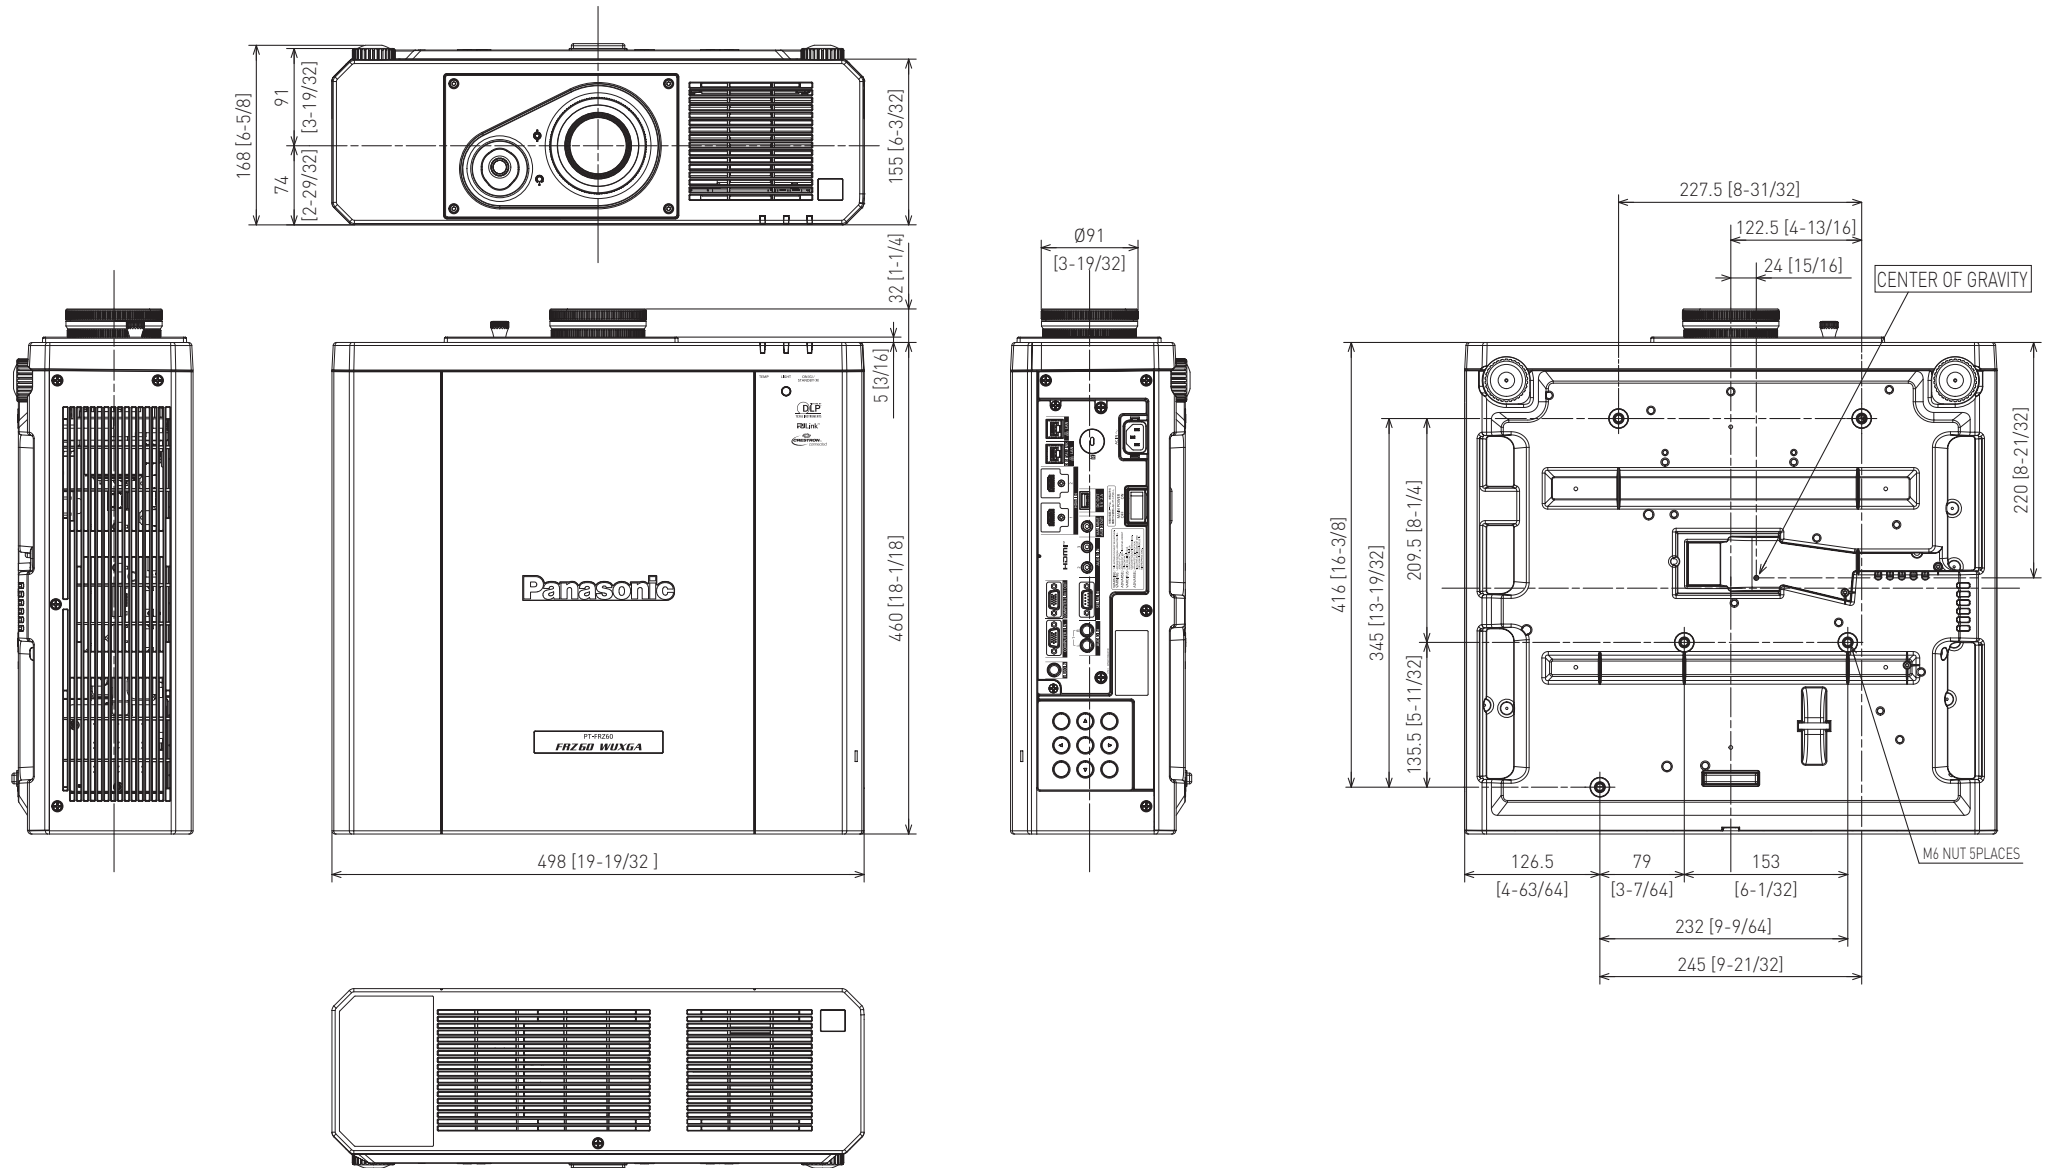

Panasonic Projector

PT-FRZ60/FRZ50

mm [inches]

Design and specifications subject to change without notice.

Aug 2020_01